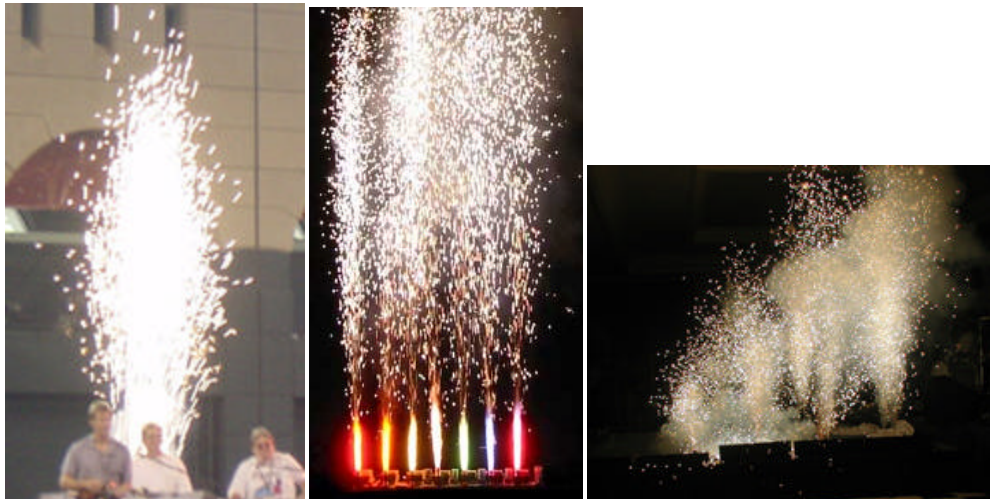

# Pyrotechnic effects menu;

## Gerbs

A **gerb** is a type of firework which produces a jet of sparks. It is a thick-walled tube filled with pyrotechnic composition and possessing a choke, which is a narrowing in the tube. Gerbs are often referred to as 'fountains'.

## **Mines**

A firework similar to a shell that explodes in a mortar, igniting effects such as stars and launching them in a fan-shaped pattern into the air.

## Saxons

A spinning pyrotechnic effect.